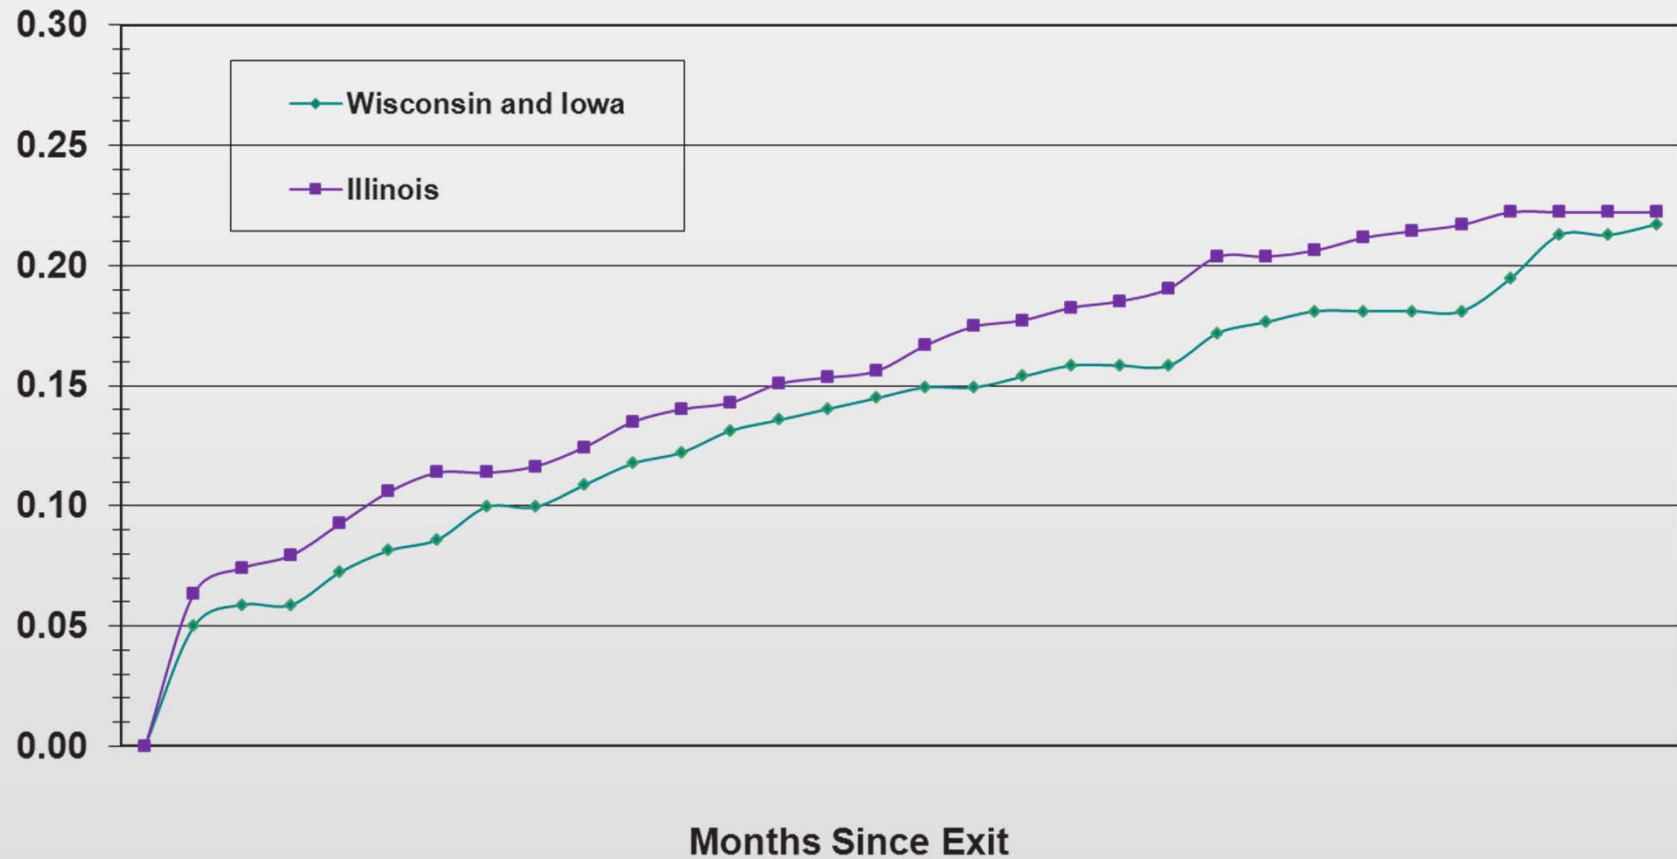

Benefits of Extended Foster Care: Findings from the Midwest Study

Amy Dworsky

**Congressional Briefing:
Talking Foster Care with Country Music Star Jimmy Wayne**

May 15, 2012

ChapinHall at the University of Chicago
Policy research that benefits children, families, and their communities

Educational Attainment at Age 26 by State

Cumulative Percentage Ever Homeless Since Exit by State

Cumulative Probability of Becoming Homeless During the First 30 Months After Exit by State

Relationship between Pregnancy and Staying in Foster Care