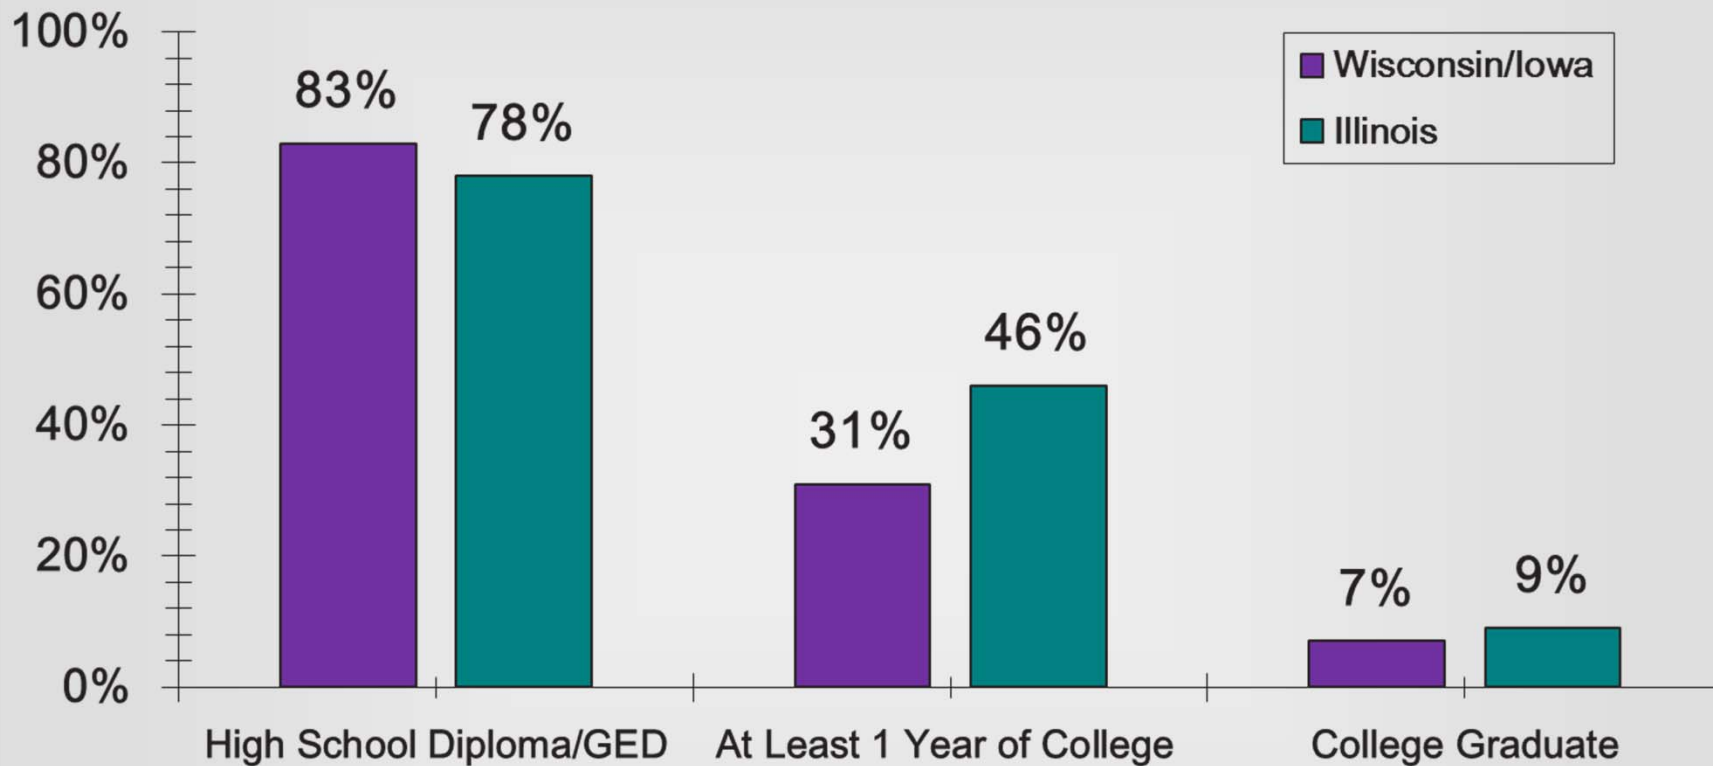

Benefits of Extended Foster Care: Findings from the Midwest Study

Amy Dworsky

**Congressional Briefing:
Talking Foster Care with Country Music Star Jimmy Wayne**

May 15, 2012

ChapinHall at the University of Chicago
Policy research that benefits children, families, and their communities

Educational Attainment at Age 26 by State

Cumulative Percentage Ever Homeless Since Exit by State

Cumulative Probability of Becoming Homeless During the First 30 Months After Exit by State

Relationship between Pregnancy and Staying in Foster Care