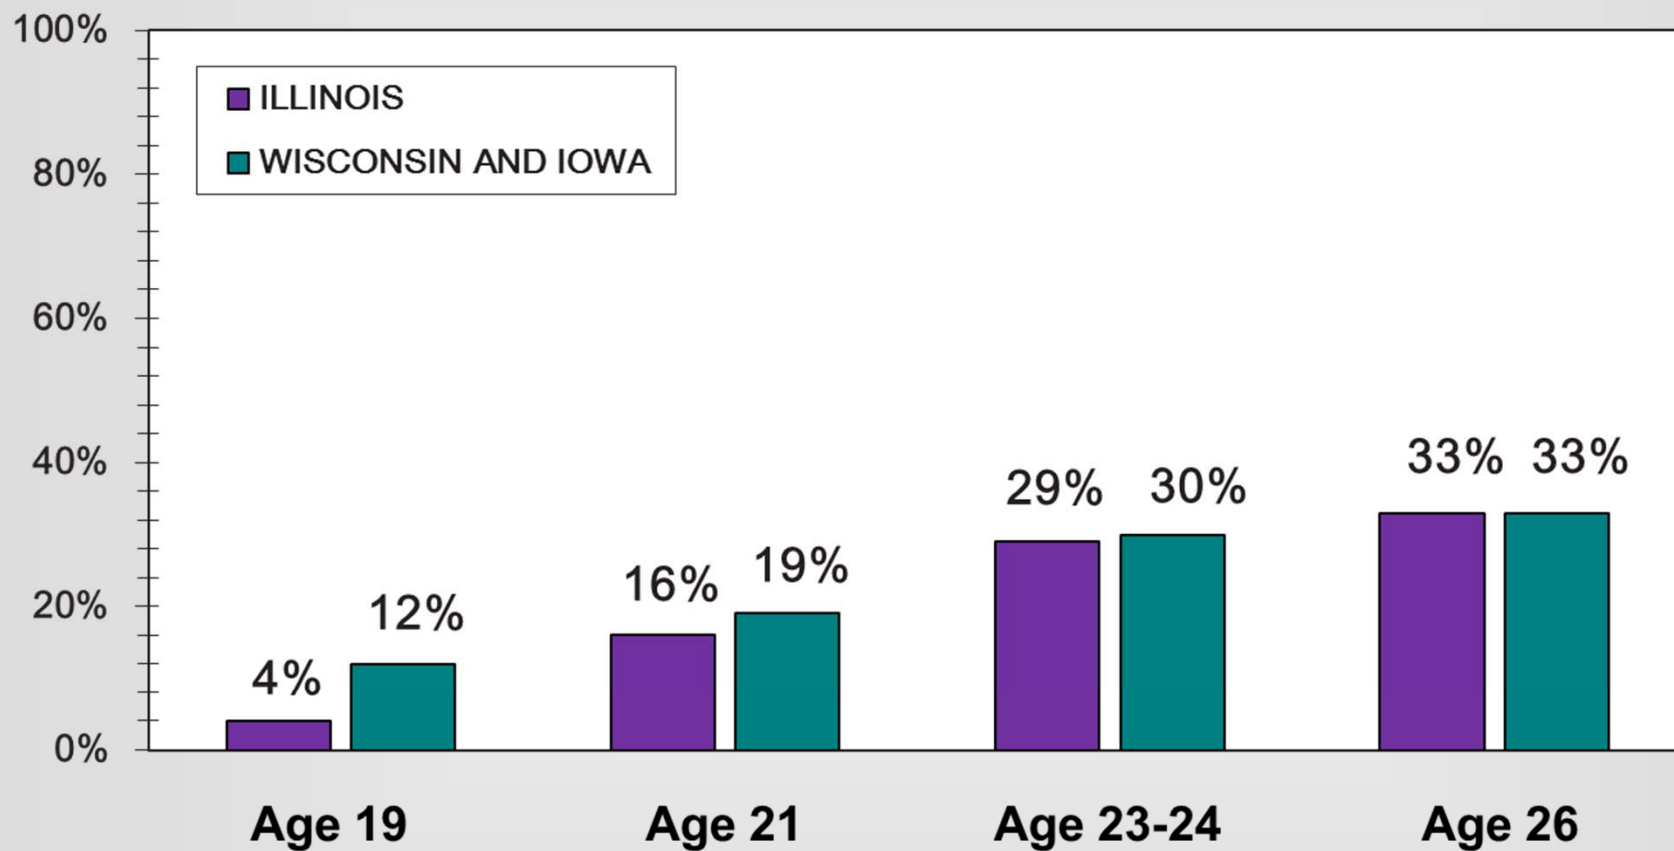

Benefits of Extended Foster Care: Findings from the Midwest Study

Amy Dworsky

**Congressional Briefing:
Talking Foster Care with Country Music Star Jimmy Wayne**

May 15, 2012

ChapinHall at the University of Chicago
Policy research that benefits children, families, and their communities

Educational Attainment at Age 26 by State

Cumulative Percentage Ever Homeless Since Exit by State

Cumulative Probability of Becoming Homeless During the First 30 Months After Exit by State

Relationship between Pregnancy and Staying in Foster Care